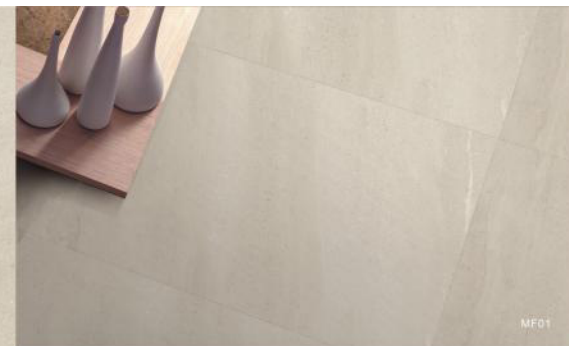

MF05

PORCEL-THIN[®]
Series
Florence
EJOLGJCG

MF01

Only 4.8mm thin tile, the new skin for architecture

MF02

MF03/MF05

Product Series : Florence Volcanic Ash

1200*600*4.8mm (48"*24"*1/5") Size: 1200*600*4.8mm (48"*24"*1/5")
 Surface: matt\rock

PF01 (Polished)
MF01 (Matt)

PF02 (Polished)
MF02 (Matt)

PF03 (Polished)
MF03 (Matt)

PF05 (Polished)
MF05 (Matt)

MATT/ROCK
5 DIFFERENT FACES EFFECT