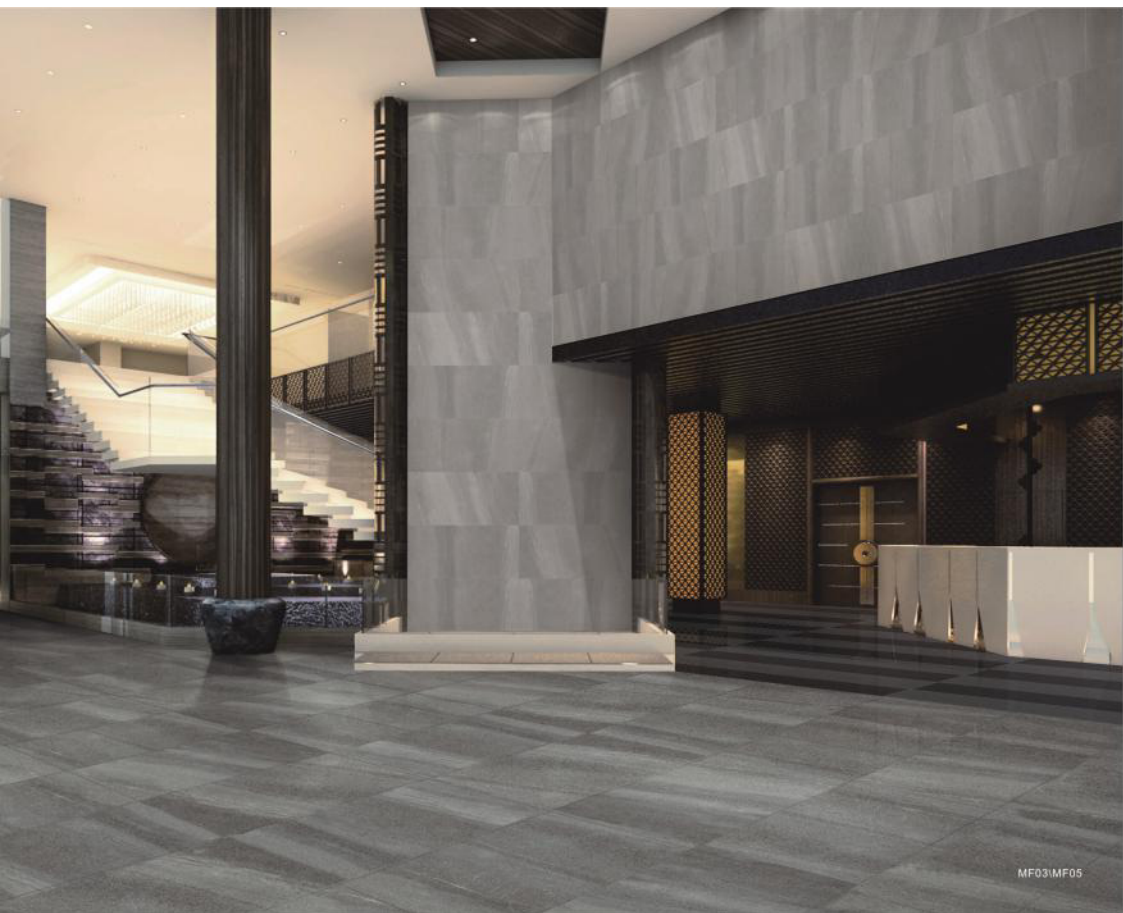

MF03|MF05

Product Series : Florence Volcanic Ash

1200*600*4.8mm (48"*24"*1/5")   Size: 1200*600*4.8mm (48"*24"*1/5")
Surface: matt\rock