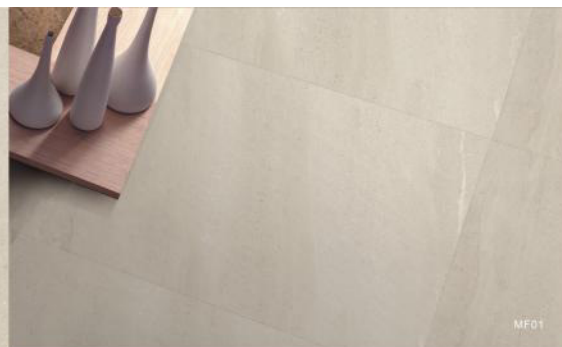

MF05

PORCEL-THIN[®]

Series
Florence
EJOLGJCG

MF01

Only 4.8mm thin tile, the new skin for architecture

MF02

MF03|MF05

Product Series : Florence Volcanic Ash

1200*600*4.8mm (48"*24"*1/5") Size: 1200*600*4.8mm (48"*24"*1/5")
 Surface: matt\rock

MF01 (matt)
RF01 (rock)

MF02 (matt)
RF02 (rock)

MF03 (matt)
RF03 (rock)

MF05 (matt)
RF05 (rock)

MATT/ROCK
5 DIFFERENT FACES EFFECT